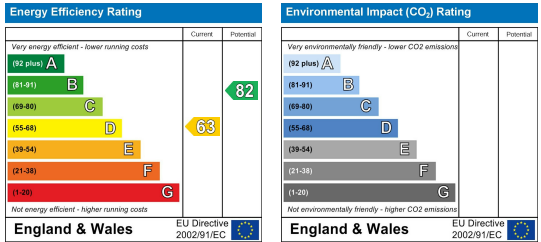

Energy Efficiency Graph

These particulars, whilst believed to be accurate are set out as a general outline only for guidance and do not constitute any part of an offer or contract. Intending purchasers should not rely on them as statements of representation of fact, but must satisfy themselves by inspection or otherwise as to their accuracy. No person in this firms employment has the authority to make or give any representation or warranty in respect of the property.