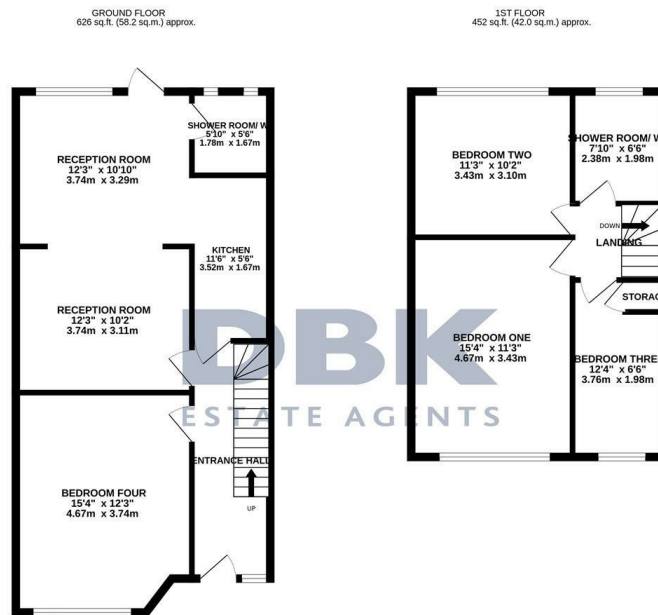

- Available To Rent Immediately!
- Mid-Terraced Extended House
- 4 Sizeable Bedrooms with Furniture
- Spacious Reception Room
- Modern Kitchen
- Two Chic Shower Rooms/ WC
- Ample Storage
- Off Street Parking for Two Cars
- St Marks School 1.1 Miles
- Hounslow West Station 0.6 Miles

THE PROPERTY

Available To Rent Immediately!

This extended mid-terraced home offers spacious and versatile accommodation, making it an ideal choice for families or professional sharers seeking a well connected location.

The property comprises four sizeable bedrooms, all furnished, providing comfortable and practical living arrangements. A generous reception room offers ample space for relaxing and entertaining, while the modern kitchen is well equipped and designed to meet the demands of everyday living.

Further benefits include two contemporary shower rooms with WCs, ensuring convenience for larger households, along with ample storage space throughout the property.

Externally, the home features off street parking for two vehicles, providing valuable convenience for residents and visitors alike.

Ideally situated within easy reach of local amenities, the property is located approximately 0.6 miles from Hounslow West Station and 1.1 miles from St Mark's School. Offering spacious accommodation, modern facilities, and an excellent location, this property is available for immediate occupation.