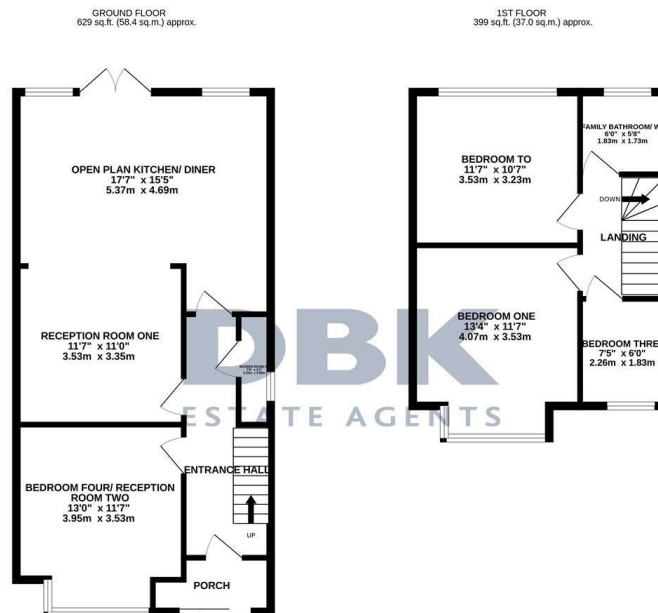

THE PROPERTY

Available To Rent Immediately – Spacious Four-Bedroom End of Terrace Home Near Heathrow

Situated in a highly convenient location close to Heathrow Airport, this well-presented four-bedroom end of terrace house offers generous living space, practical layout, and excellent transport links, ideal for families or professional sharers.

The property boasts four sizeable bedrooms, providing comfortable accommodation throughout. On the ground floor, you will find a bright and spacious through lounge, perfect for both relaxing and entertaining. The large kitchen/diner offers ample storage and workspace, creating a welcoming hub for family meals and social gatherings.

Further enhancing the ground floor is a convenient shower room with WC. Upstairs, the property features a well appointed family bathroom with WC, serving the remaining bedrooms.

Externally, the home benefits from a private rear garden, ideal for outdoor enjoyment, as well as a driveway providing valuable off-street parking.

Offering immediate availability and a prime location near Heathrow Airport, this property combines space, comfort, and convenience in equal measure.