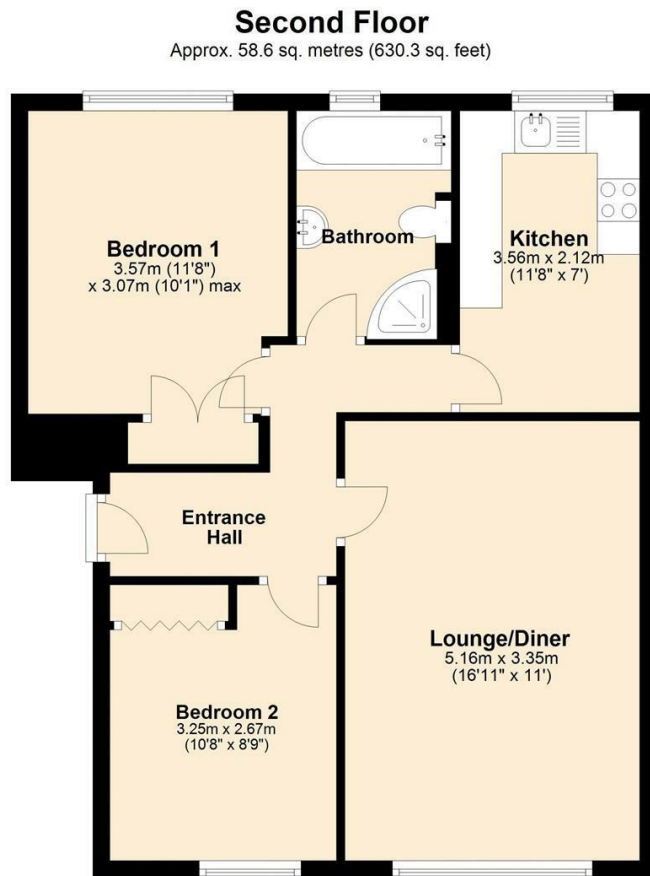

## 12 Greenacre Court, Egham, TW20 0RF

This well presented 2 double bedroom student let top floor flat in an excellent location in the heart of Englefield Green and just a 3-4 minute walk to the university. The property comprises a large living/dining room, bathroom, kitchen and the two double bedrooms. There is residents' parking and the flat is fully furnished. Energy Rating C.

# Floor Plan

Features