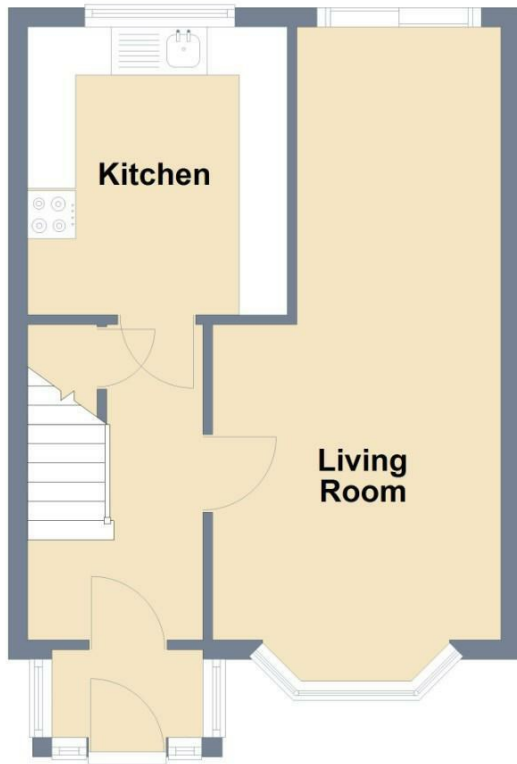

The accommodation comprises of an entrance hall, a 21' x 9'10 living room and a 9'10 x 8'10 kitchen. On the first floor there is a family bathroom and the two double bedrooms measuring 13'5 x 9'8 and 11' x 10'4.

Entrance Hall

Living Room

21' x 9'10 (6.40m x 3.00m)

Kitchen

9'10 x 8'10 (3.00m x 2.69m)

Landing

Bedroom One

13'5 x 9'8 (4.09m x 2.95m)

Bedroom Two

11' x 10'4 (3.35m x 3.15m)

First Floor Bathroom

Rear Garden

50' (15.24m)

Two Car Driveway

Tenure - Freehold

Council Tax - Band C

Ground Floor

First Floor

Total area: approx. 64.7 sq. metres (696.9 sq. feet)

Energy Efficiency Rating		Current	Potential
<i>Very energy efficient - lower running costs</i>			
(92 plus) A			
(81-91) B			85
(69-80) C			
(55-68) D		67	
(39-54) E			
(21-38) F			
(1-20) G			
<i>Not energy efficient - higher running costs</i>			
England & Wales	EU Directive 2002/91/EC		