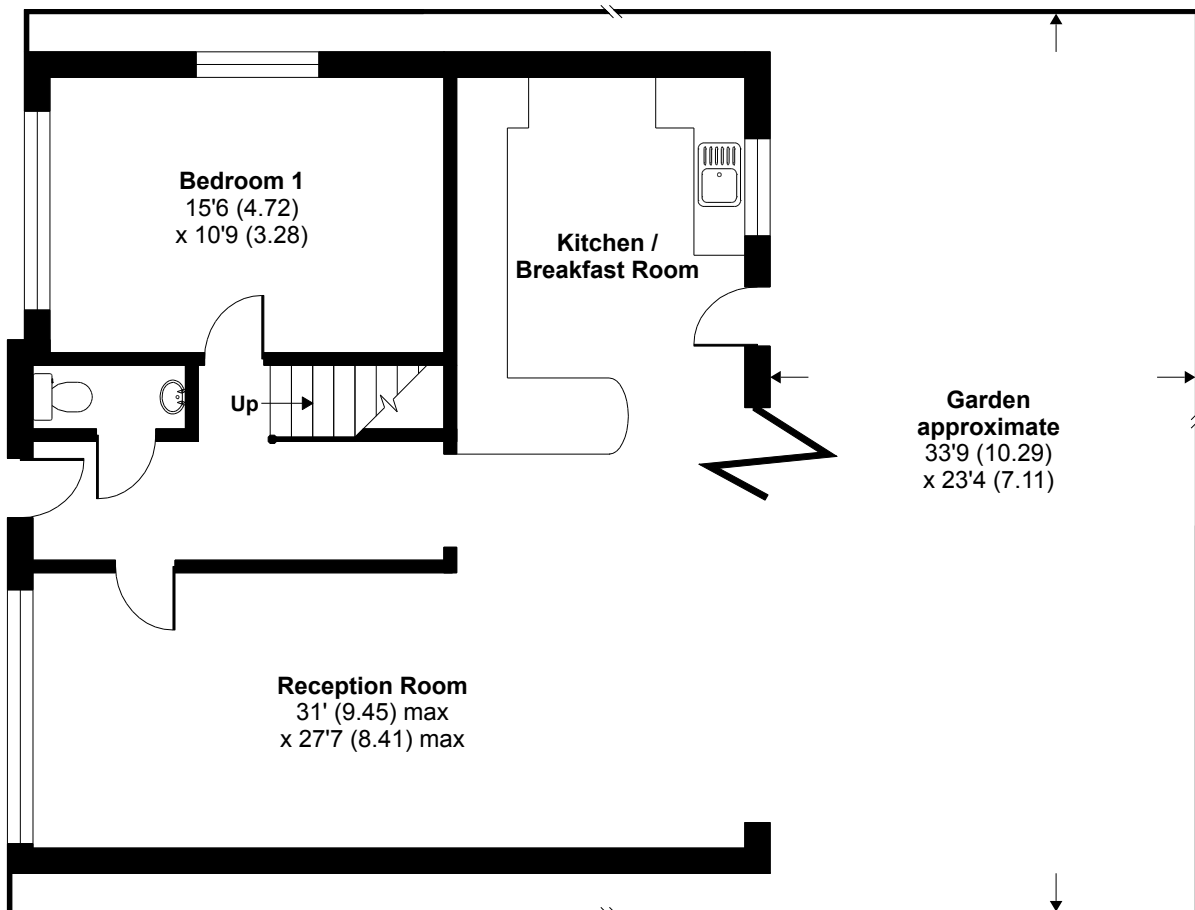

Green Street, Sunbury-on-Thames, TW16

Total = 1669 sq ft / 155 sq m

For identification only - Not to scale

FIRST FLOOR

GROUND FLOOR