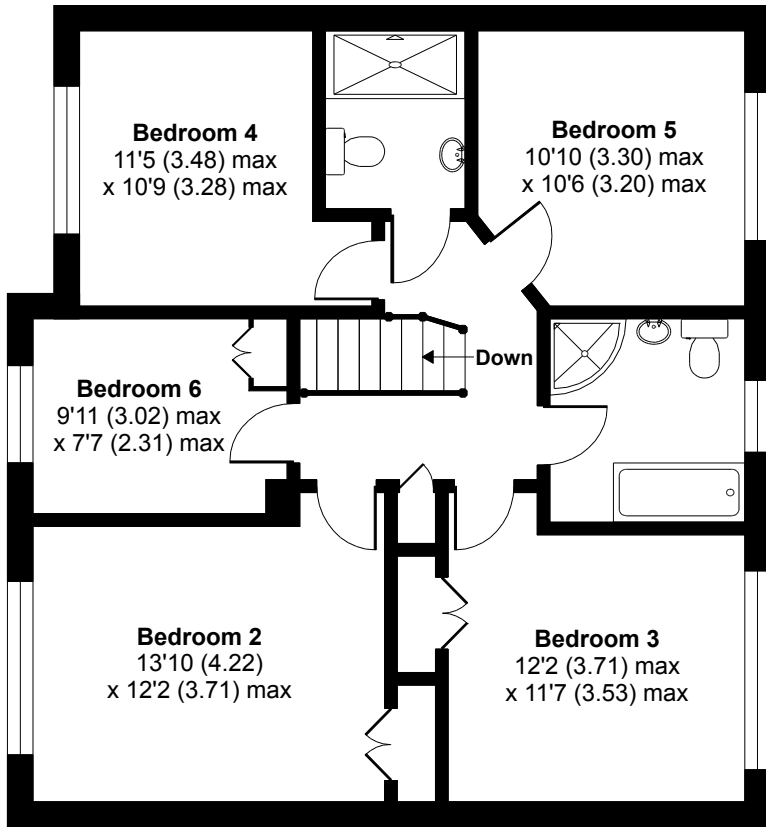

Green Street, Sunbury-on-Thames, TW16

Total = 1669 sq ft / 155 sq m

For identification only - Not to scale

FIRST FLOOR

GROUND FLOOR