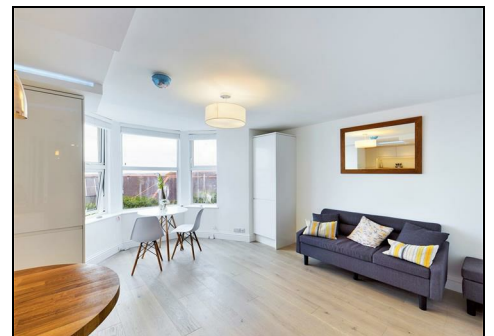

8 Bay View Terrace, Newquay, Cornwall TR7 2LR

Modern first floor 2 bedroom apartment with allocated parking space and views.

£950 PCM

The property is unfurnished and is available from mid-May for long term let. The deposit is equivalent to 1 month's rent.